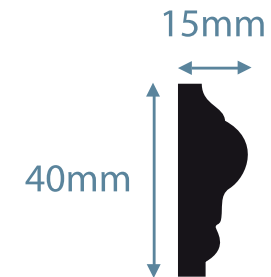

OPM06

OPM07

OPM08

Panel Moulding 1 of 8

◀ Previous

Next ▶

*Design: Classic Egg and Dart*

All Panel Mouldings are supplied in lengths of approximately 1.5 metres.
However, pattern pick-up can often cause some lengths to differ slightly to those stated.

Panel Moulding 2 of 8

◀ Previous

Next ▶

All Panel Mouldings are supplied in lengths of approximately 1.5 metres.
However, pattern pick-up can often cause some lengths to differ slightly to those stated.

Panel Moulding code: **OPM02**

To order this panel moulding call 0113 236 0864

[View next design ▶](#)

Please note:

All sizes and dimensions are approximate.
Material costs are continually changing.
Please contact us for current prices.
Rates for installation are available on request.

Panel Moulding 3 of 8

◀ Previous

Next ▶

All Panel Mouldings are supplied in lengths of approximately 1.5 metres.
However, pattern pick-up can often cause some lengths to differ slightly to those stated.

Panel Moulding code: **OPM03**