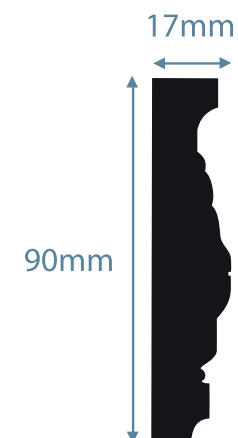

ornateinteriors

Dado Rail 02 of 07

◀ Previous

Next ▶

All Dado Rails are supplied in lengths of approximately 1.5 metres.
However, pattern pick-up can often cause some lengths to differ slightly.

Dado Rail code: **OD02**
To order this Dado Rail call 0113 236 0864

[View next design ▶](#)

Please note:

All sizes and dimensions are approximate.
Material costs are continually changing.
Please contact us for current prices.
Rates for installation are available on request.