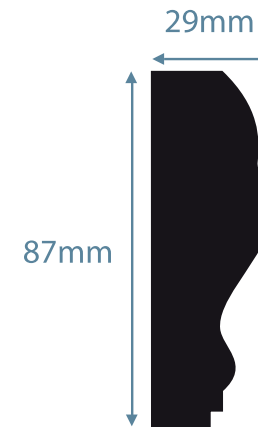

Dado Rail 05 of 07

◀ Previous

Next ▶

All Dado Rails are supplied in lengths of approximately 1.5 metres.
However, pattern pick-up can often cause some lengths to differ slightly to those stated.

Dado Rail code: **OD05**
To order this Dado Rail call 0113 236 0864

[View next design ▶](#)

Please note:

All sizes and dimensions are approximate.
Material costs are continually changing.
Please contact us for current prices.
Rates for installation are available on request.