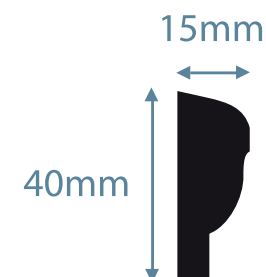

OPM06

OPM07

OPM08

Panel Moulding 1 of 8

◀ Previous

Next ▶

*Design: Classic Egg and Dart*

All Panel Mouldings are supplied in lengths of approximately 1.5 metres.
However, pattern pick-up can often cause some lengths to differ slightly to those stated.

Panel Moulding 2 of 8

◀ Previous

Next ▶

All Panel Mouldings are supplied in lengths of approximately 1.5 metres.
However, pattern pick-up can often cause some lengths to differ slightly to those stated.

Panel Moulding code: **OPM02**