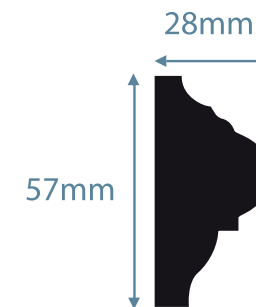

Dado Rail 07 of 07

[◀ Previous](#)

All Dado Rails are supplied in lengths of approximately 1.5 metres.
However, pattern pick-up can often cause some lengths to differ slightly to those stated.

Dado Rail code: **OD07**
To order this Dado Rail call 0113 236 0864

Please note:

All sizes and dimensions are approximate.
Material costs are continually changing.
Please contact us for current prices.
Rates for installation are available on request.