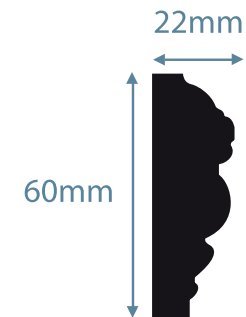

Dado Rail 04 of 07

◀ Previous

Next ▶

All Dado Rails are supplied in lengths of approximately 1.5 metres. However, pattern pick-up can often cause some lengths to differ slightly to those stated.

Dado Rail code: **OD04**
To order this Dado Rail call 0113 236 0864

[View next design ▶](#)

Please note:

All sizes and dimensions are approximate.
Material costs are continually changing.
Please contact us for current prices.
Rates for installation are available on request.