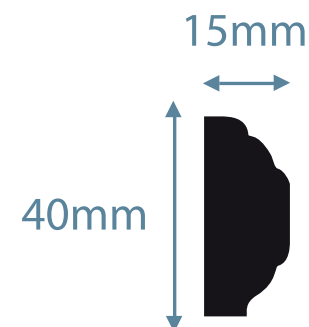

Panel Moulding 6 of 8

◀ Previous

Next ▶

All Panel Mouldings are supplied in lengths of approximately 1.5 metres.
However, pattern pick-up can often cause some lengths to differ slightly to those stated.

Panel Moulding code: **OPM06**

To order this panel moulding call 0113 236 0864

[View next design ▶](#)

Please note:

All sizes and dimensions are approximate.

Material costs are continually changing.

Please contact us for current prices.

Rates for installation are available on request.

Panel Moulding 7 of 8

◀ Previous

Next ▶

All Panel Mouldings are supplied in lengths of approximately 1.5 metres.
However, pattern pick-up can often cause some lengths to differ slightly to those stated.