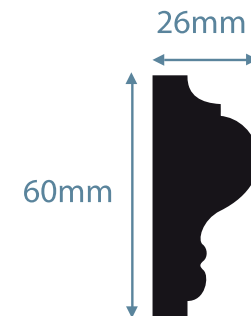

OD06

OD07

ornateinteriors

Dado Rail 01 of 07

◀ Previous

Next ▶

All Dado Rails are supplied in lengths of approximately 1.5 metres.
However, pattern pick-up can often cause some lengths to differ slightly to those stated.