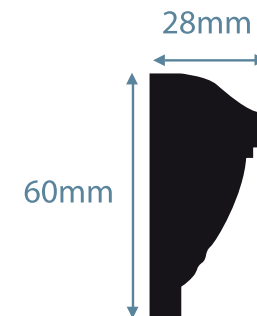

Dado Rail 03 of 07

◀ Previous

Next ▶

All Dado Rails are supplied in lengths of approximately 1.5 metres.
However, pattern pick-up can often cause some lengths to differ slightly to those stated.

Dado Rail code: **OD03**
To order this Dado Rail call 0113 236 0864

[View next design ▶](#)

Please note:

All sizes and dimensions are approximate.
Material costs are continually changing.
Please contact us for current prices.
Rates for installation are available on request.