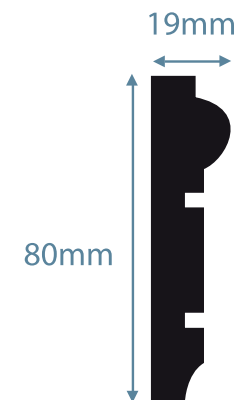

Dado Rail 05 of 07

◀ Previous

Next ▶

All Dado Rails are supplied in lengths of approximately 1.5 metres.
However, pattern pick-up can often cause some lengths to differ slightly to those stated.

Dado Rail code: **OD05**
To order this Dado Rail call 0113 236 0864

[View next design ▶](#)**Please note:**

All sizes and dimensions are approximate.
Material costs are continually changing.
Please contact us for current prices.
Rates for installation are available on request.

ornateinteriors

Dado Rail 06 of 07

◀ Previous

Next ▶

All Dado Rails are supplied in lengths of approximately 1.5 metres. However, pattern pick-up can often cause some lengths to differ slightly to those stated.