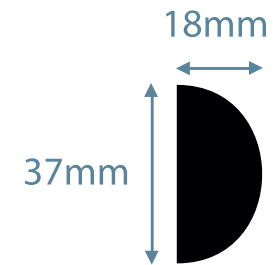

Rates for installation are available on request.

Panel Moulding 7 of 8

◀ Previous

Next ▶

All Panel Mouldings are supplied in lengths of approximately 1.5 metres.
However, pattern pick-up can often cause some lengths to differ slightly to those stated.

Rates for installation are available on request.

Panel Moulding 8 of 8

◀ Previous

Next ▶

All Panel Mouldings are supplied in lengths of approximately 1.5 metres.
However, pattern pick-up can often cause some lengths to differ slightly to those stated.