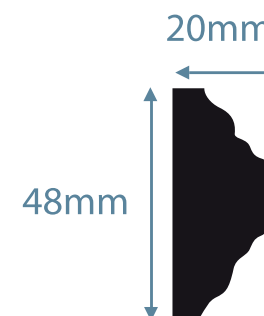

Panel Moulding 5 of 8

◀ Previous

Next ▶

All Panel Mouldings are supplied in lengths of approximately 1.5 metres.
However, pattern pick-up can often cause some lengths to differ slightly to those stated.

Panel Moulding code: **OPM05**

To order this panel moulding call 0113 236 0864

[View next design ▶](#)

Please note:

All sizes and dimensions are approximate.
Material costs are continually changing.
Please contact us for current prices.
Rates for installation are available on request.

Panel Moulding 6 of 8

◀ Previous

Next ▶

All Panel Mouldings are supplied in lengths of approximately 1.5 metres.
However, pattern pick-up can often cause some lengths to differ slightly to those stated.

Panel Moulding code: **OPM06**