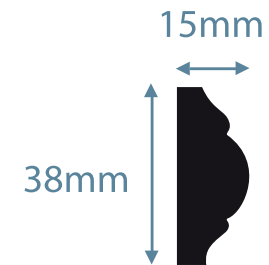

OPM06

OPM07

OPM08

Panel Moulding 1 of 8

◀ Previous

Next ▶

*Design: Classic Egg and Dart*

All Panel Mouldings are supplied in lengths of approximately 1.5 metres.
However, pattern pick-up can often cause some lengths to differ slightly to those stated.

Panel Moulding 2 of 8

◀ Previous

Next ▶

All Panel Mouldings are supplied in lengths of approximately 1.5 metres.
However, pattern pick-up can often cause some lengths to differ slightly to those stated.

Panel Moulding code: **OPM02**