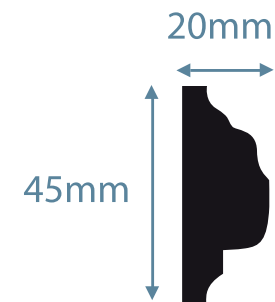

Panel Moulding 2 of 8

◀ Previous

Next ▶

All Panel Mouldings are supplied in lengths of approximately 1.5 metres.
However, pattern pick-up can often cause some lengths to differ slightly to those stated.

Panel Moulding code: **OPM02**

Panel Moulding 3 of 8

◀ Previous

Next ▶

All Panel Mouldings are supplied in lengths of approximately 1.5 metres.
However, pattern pick-up can often cause some lengths to differ slightly to those stated.

Panel Moulding code: **OPM03**

To order this panel moulding call 0113 236 0864

[View next design ▶](#)

Please note:

All sizes and dimensions are approximate.
Material costs are continually changing.
Please contact us for current prices.
Rates for installation are available on request.

Panel Moulding 4 of 8

◀ Previous

Next ▶

All Panel Mouldings are supplied in lengths of approximately 1.5 metres.
However, pattern pick-up can often cause some lengths to differ slightly to those stated.

Panel Moulding code: **OPM04**