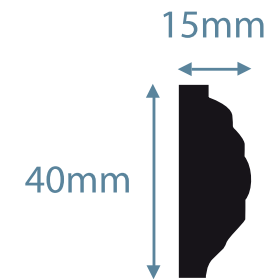

Panel Moulding 4 of 8

◀ Previous

Next ▶

All Panel Mouldings are supplied in lengths of approximately 1.5 metres.
However, pattern pick-up can often cause some lengths to differ slightly to those stated.

Panel Moulding code: **OPM04**

To order this panel moulding call 0113 236 0864

View next design ▶

Please note:

All sizes and dimensions are approximate.
Material costs are continually changing.
Please contact us for current prices.
Rates for installation are available on request.

Panel Moulding 5 of 8

◀ Previous

Next ▶

All Panel Mouldings are supplied in lengths of approximately 1.5 metres.
However, pattern pick-up can often cause some lengths to differ slightly to those stated.

Panel Moulding code: **OPM05**