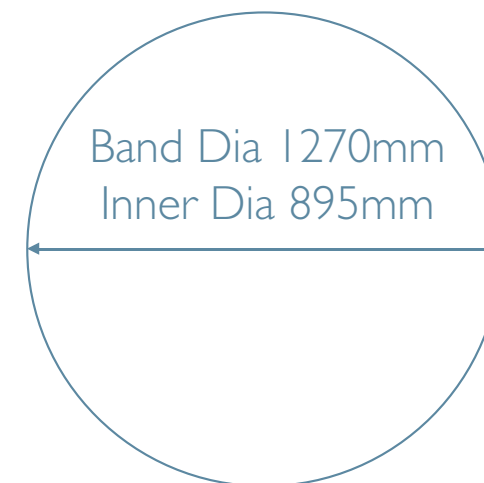

Centre Piece 26 of 28

ornateinteriors

◀ Previous

Next ▶

Centre Piece code: **OCR 26**

To order this Centre Piece call 0113 236 0864

Please note:

All sizes and dimensions are approximate.

Material costs are continually changing.

Please contact us for current prices.

Rates for installation are available on request.