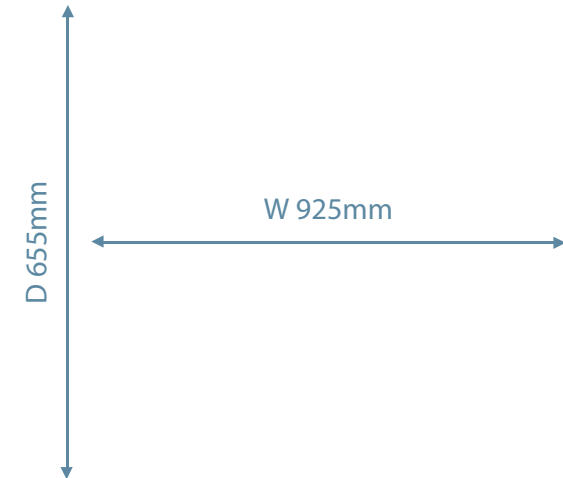

Centre Piece 14 of 28

ornateinteriors

◀ Previous

Next ▶

[View next design ▶](#)

Centre Piece code: **OCR 14**

To order this Centre Piece call 0113 236 0864

Please note:

All sizes and dimensions are approximate.
Material costs are continually changing.
Please contact us for current prices.
Rates for installation are available on request.